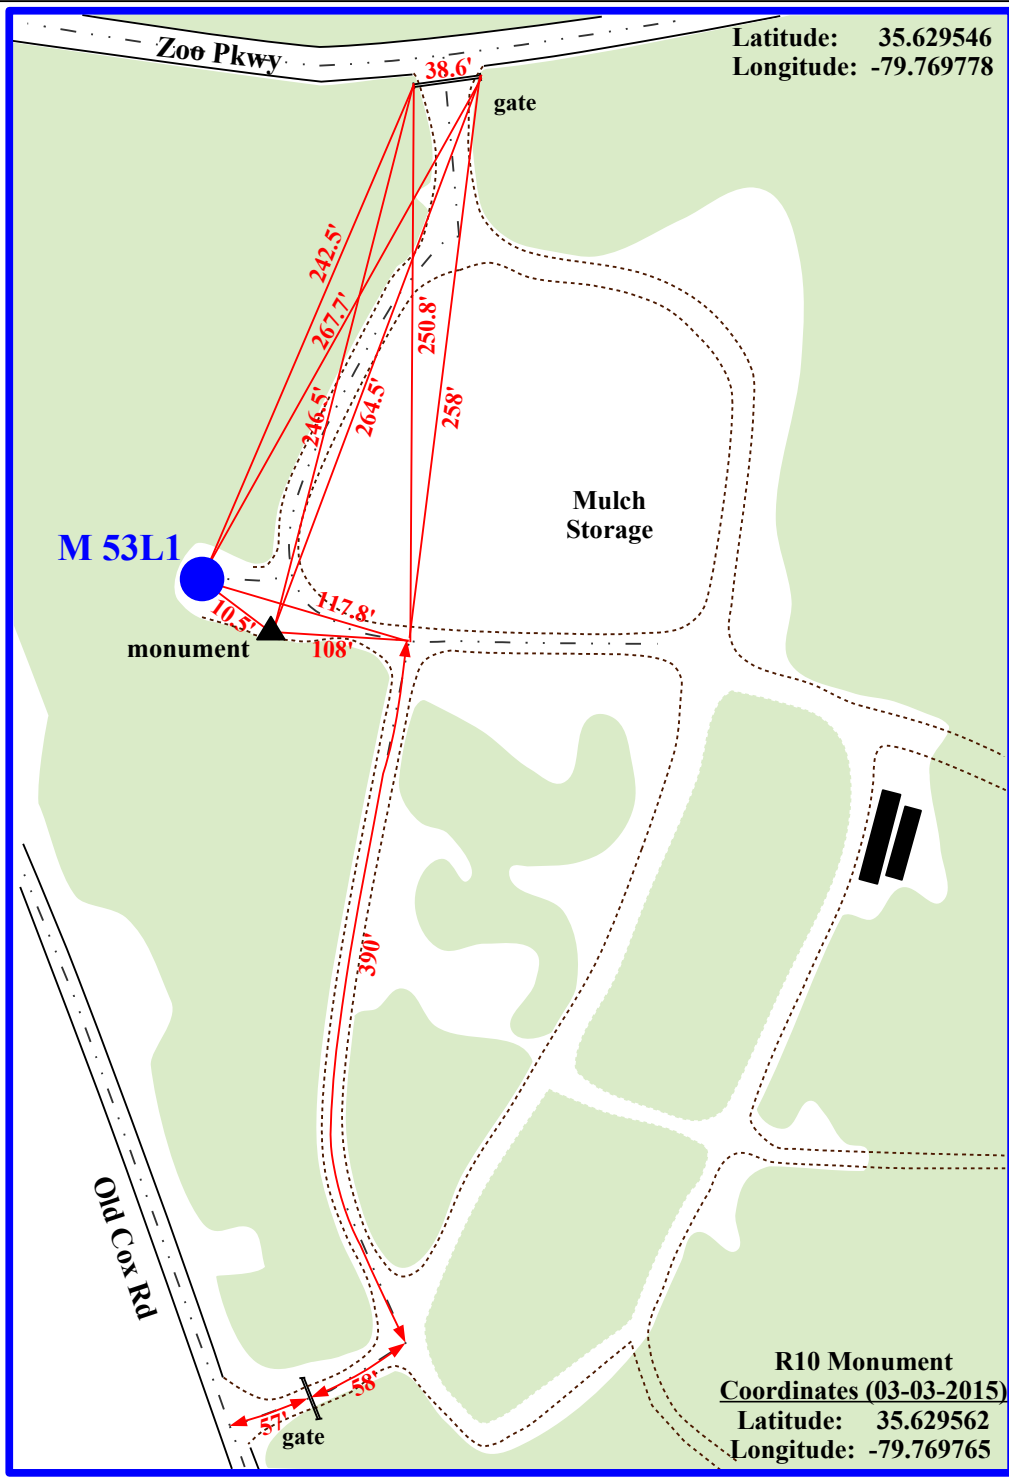

Latitude: 35.629546
Longitude: -79.769778

Site Map
North Carolina
Monitoring Well Network
NC Zoo Site, M 53L
Southeast of Asheboro,
Randolph County, NC

NOTE: This map is for informational purposes only. It does not authorize any party to enter onto any lands depicted herein.